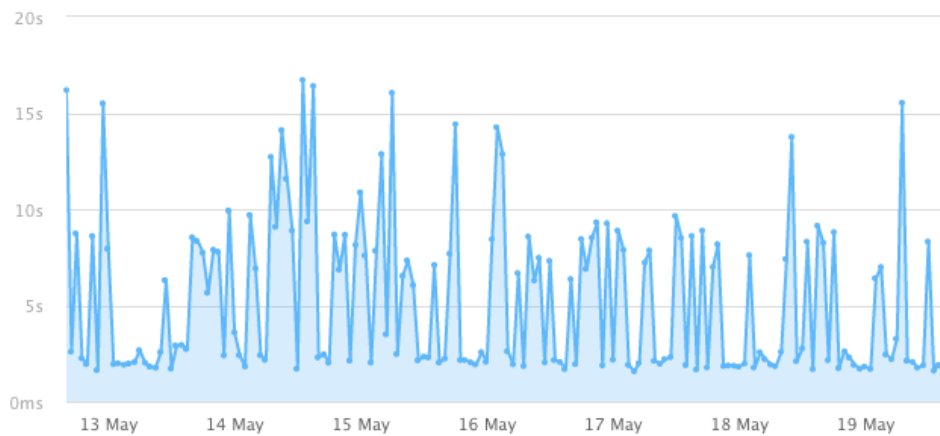

Page size

**3.38MB**

-3.92KB (0.11%)

Requests

**123**

+1 (0.82%)

## Page load time

Test interval: 30 min / Testing from: Eastern US

[Edit check](#)