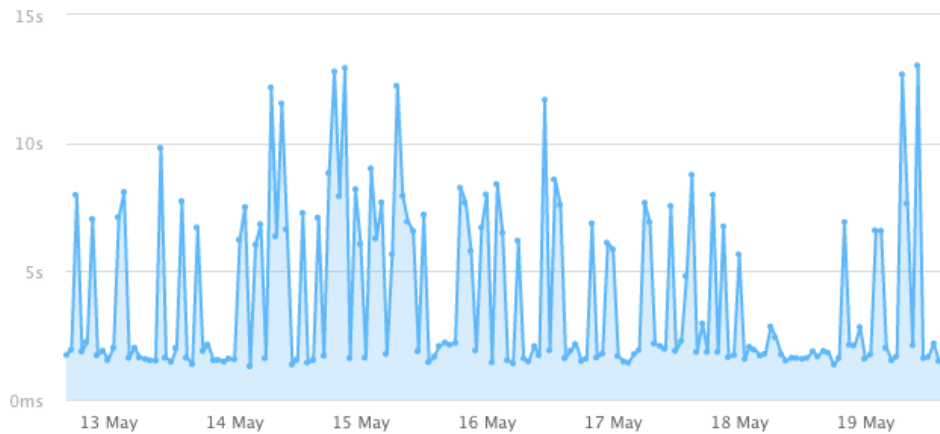

Page size

**11.61MB**

-109.28KB (0.91%)

Requests

**343**

-2 (0.58%)

## Page load time

Test interval: 30 min / Testing from: Eastern US

[Edit check](#)

Page size

**3.22MB**

-32.87KB (0.99%)

Requests

**122**

+1 (0.83%)