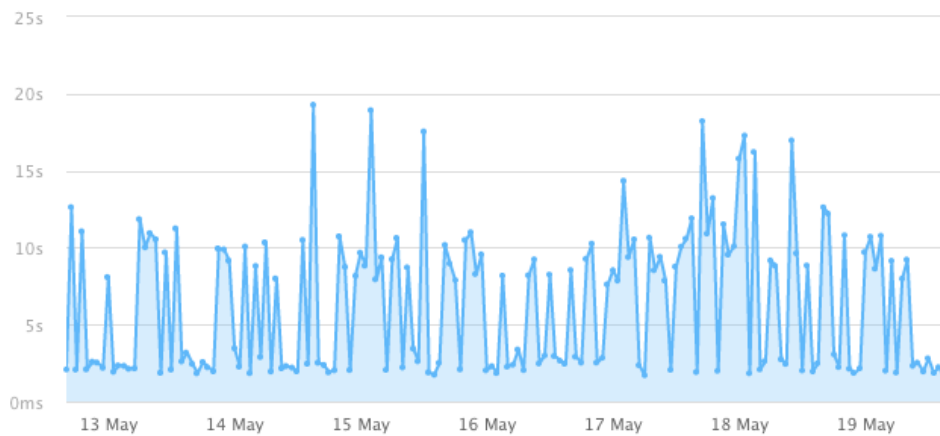

Page size

**3.4MB**

-16.46KB (0.47%)

Requests

**124**

+1 (0.81%)

### Page load time

Test interval: 30 min / Testing from: Eastern US

[Edit check](#)