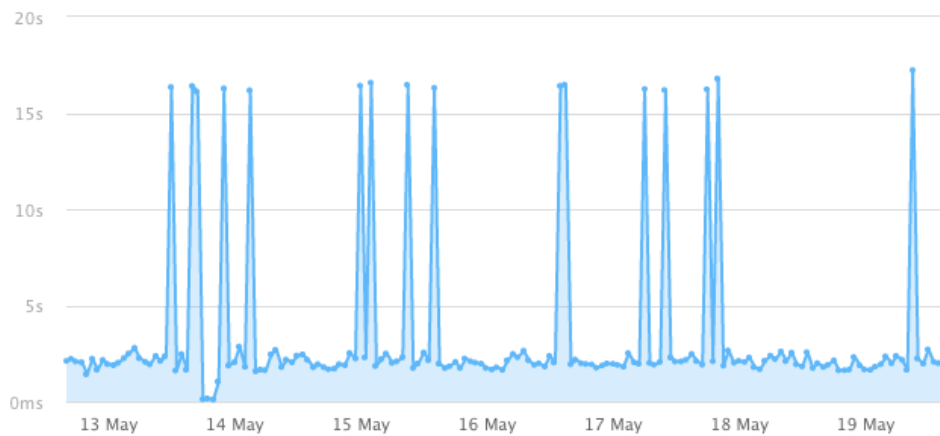

Page size

**1.29MB**

-940B (0.07%)

Requests

**104**

No change

## Page load time

Test interval: 30 min / Testing from: Eastern US

[Edit check](#)