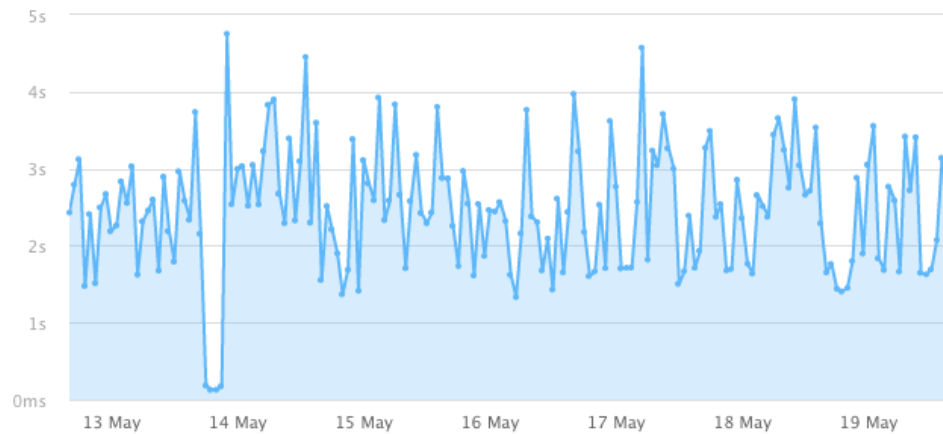

Page size

**2.06MB**

-7.24KB (0.34%)

Requests

**80**

No change

## Page load time

Test interval: 30 min / Testing from: Eastern US

[Edit check](#)