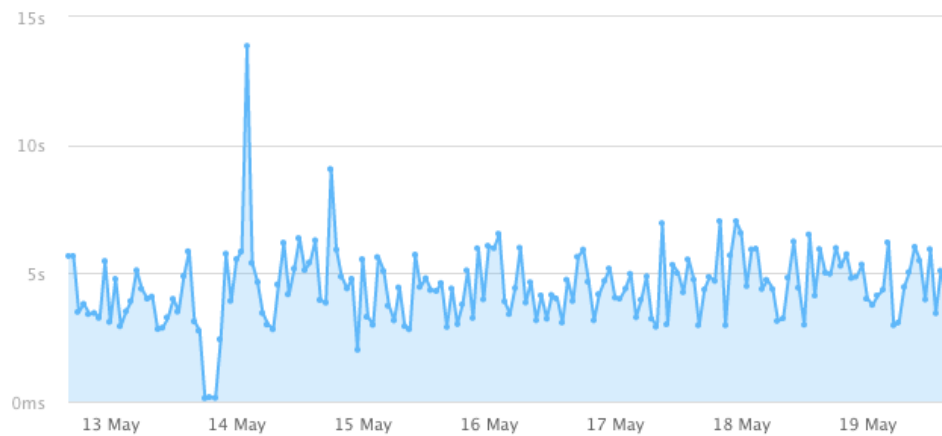

Page size

**2.58MB**

+49.96KB (1.93%)

Requests

**305**

+5 (1.67%)

## Page load time

Test interval: 30 min / Testing from: Eastern US

[Edit check](#)