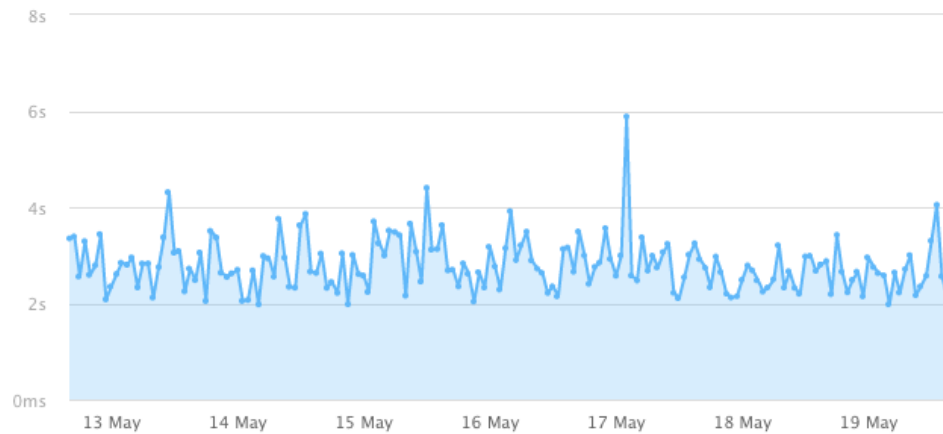

Test interval: 30 min / Testing from: Eastern US

[Edit check](#)

Last 7 days (12 May-19 May)

Compared to previous period (05 May-12 May)

Performance grade

D 61/100

No change

Load time

2.65s

+52ms (2.01%)

Page size

3.29MB

+31.6KB (0.95%)

Requests

149

-2 (1.32%)

Page load time