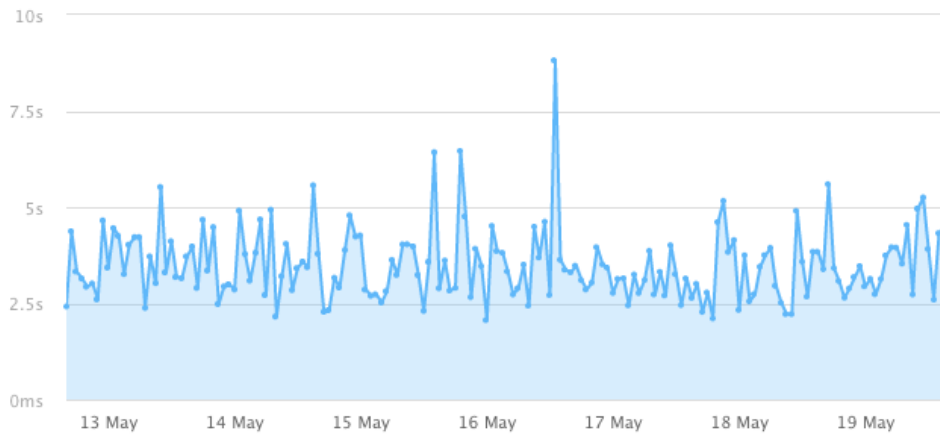

-96ms (2.98%)

Page size

3.86MB

-40.87KB (1.02%)

Requests

189

-1 (0.53%)

Page load time