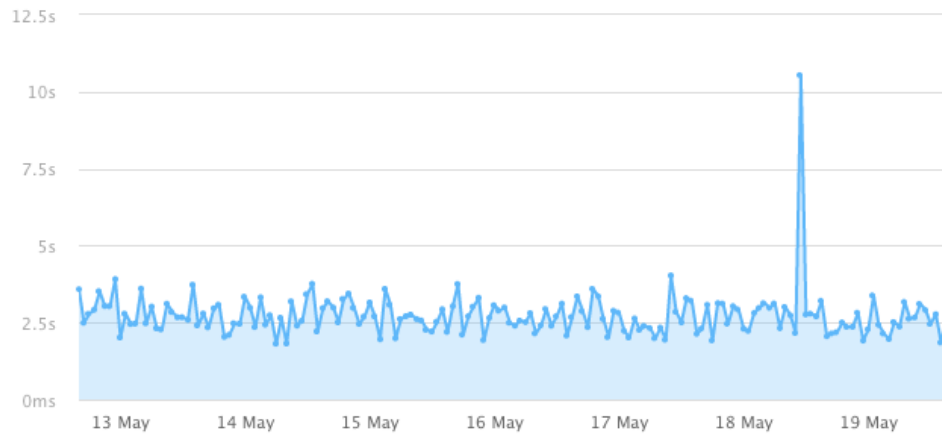

Test interval: 30 min / Testing from: Eastern US

[Edit check](#)

Last 7 days (12 May-19 May)

Compared to previous period (05 May-12 May)

Performance grade

D 61/100

No change

Load time

2.54s

-119ms (4.47%)

Page size

3MB

-6.25KB (0.2%)

Requests

142

-1 (0.7%)

Page load time