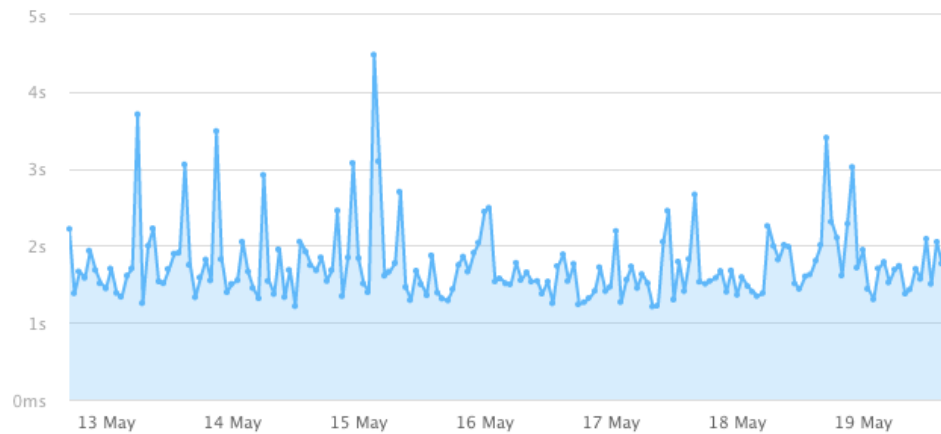

Page size

**2.83MB**

-10.2KB (0.35%)

Requests

**88**

No change

### Page load time

Test interval: 30 min / Testing from: Eastern US

[Edit check](#)