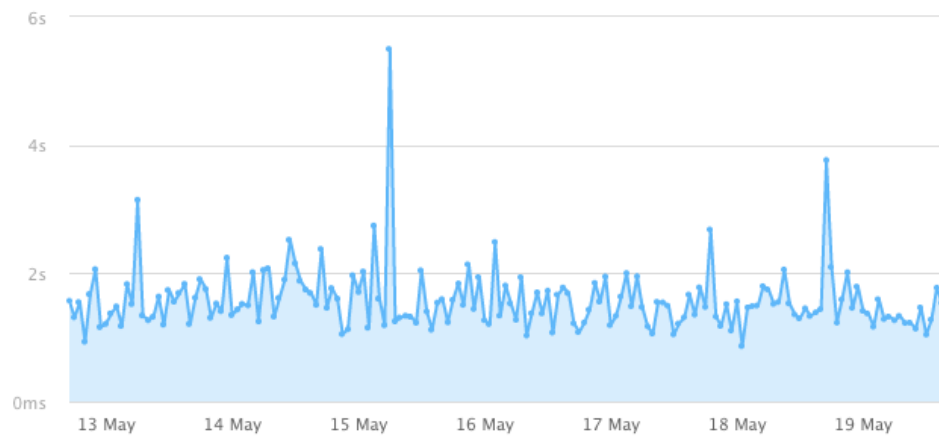

Test interval: 30 min / Testing from: Eastern US

Edit check

Last 7 days (12 May-19 May)

Compared to previous period (05 May-12 May)

Performance grade

D 68/100

No change

Load time

1.43s

-15ms (1.04%)

Page size

3.66MB

+2.74KB (0.07%)

Requests

178

+1 (0.56%)

Page load time