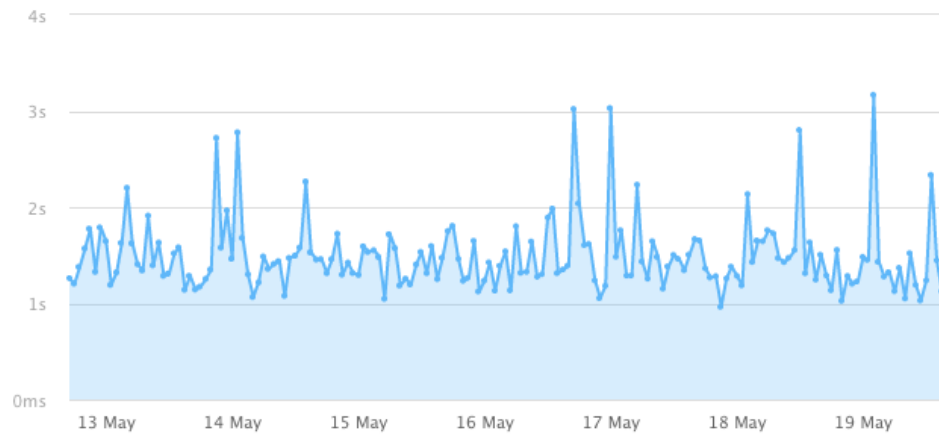

Page size

**1.74MB**

-9.12KB (0.51%)

Requests

**69**

No change

## Page load time

Test interval: 30 min / Testing from: Eastern US

[Edit check](#)