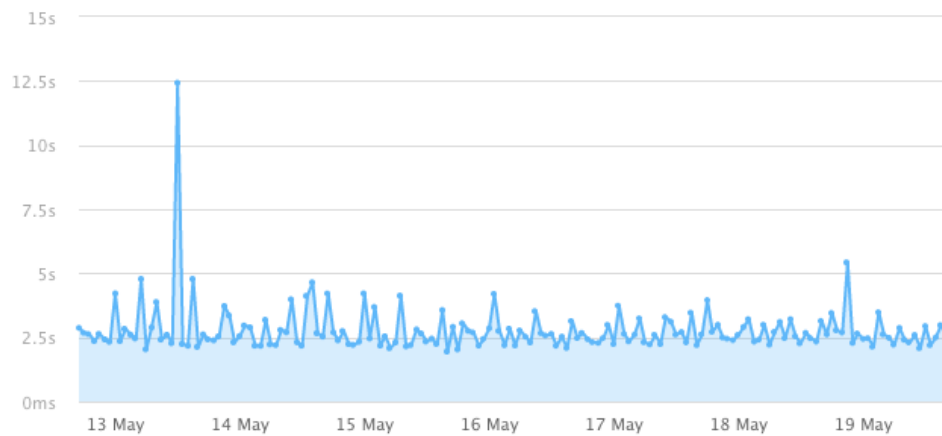

Test interval: 30 min / Testing from: Eastern US

[Edit check](#)

Last 7 days (12 May-19 May)

Compared to previous period (05 May-12 May)

Performance grade

D 63/100

No change

Load time

2.47s

-44ms (1.75%)

Page size

1.61MB

-10.09KB (0.61%)

Requests

191

No change

Page load time