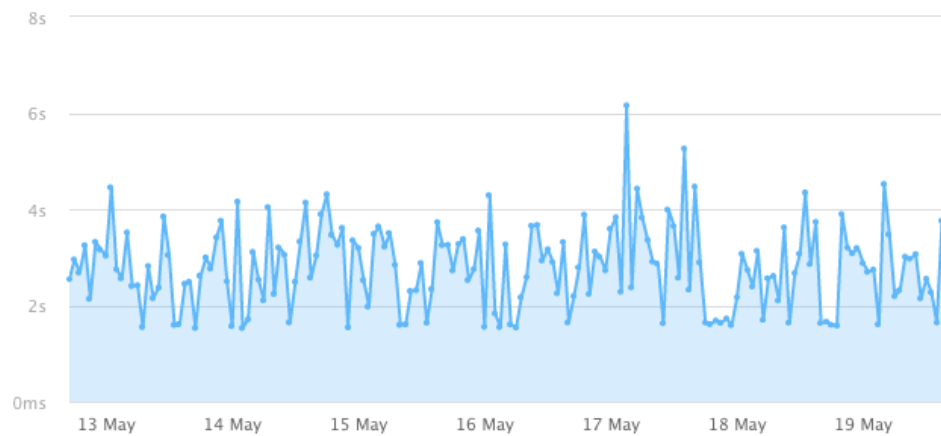

2.91s

-171ms (5.55%)

Page size

2.74MB

+340.57KB (13.81%)

Requests

110

+4 (3.77%)

Page load time

Test interval: 30 min / Testing from: Eastern US

[Edit check](#)

Last 7 days (12 May-19 May)

Compared to previous period (05 May-12 May)

Performance grade

D 62/100

No change

Load time

2.11s

+38ms (1.84%)

Page size

1.78MB

-723B (0.04%)

Requests

208