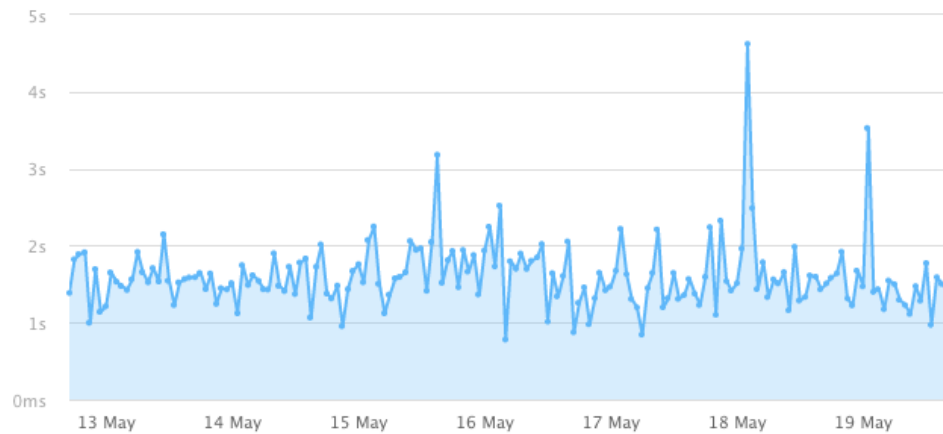

Page size

**1.47MB**

-40.77KB (2.63%)

Requests

**78**

No change

## Page load time

Test interval: 30 min / Testing from: Eastern US

[Edit check](#)