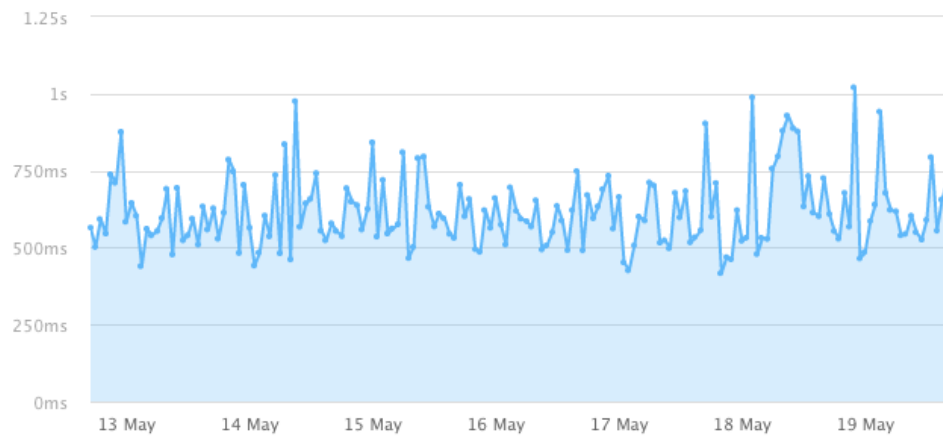

Test interval: 30 min / Testing from: Eastern US

[Edit check](#)

Last 7 days (12 May-19 May)

Compared to previous period (05 May-12 May)

Performance grade

C 77/100

No change

Load time

568ms

+15ms (2.71%)

Page size

1.17MB

+11.23KB (0.95%)

Requests

39

No change

Page load time