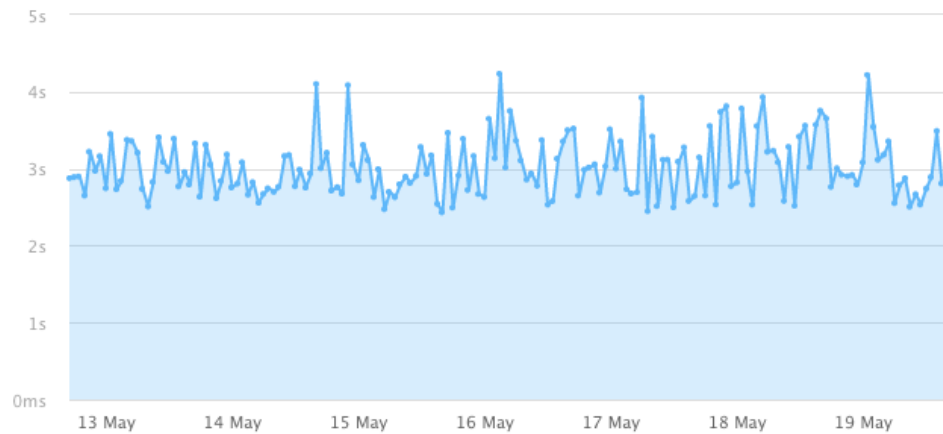

-25ms (0.86%)

Page size

1.94MB

+9.56KB (0.48%)

Requests

87

-1 (1.14%)

Page load time