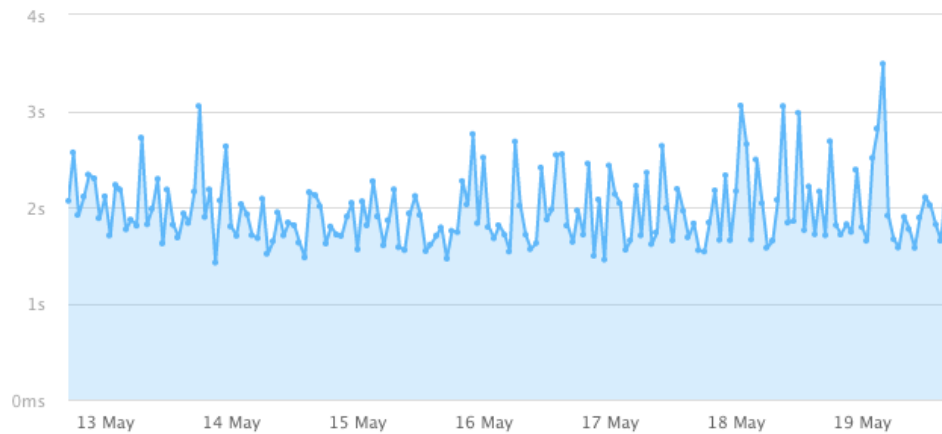

Test interval: 30 min / Testing from: Eastern US

[Edit check](#)

Last 7 days (12 May-19 May)

Compared to previous period (05 May-12 May)

Performance grade

C 75/100

-1 (1.32%)

Load time

1.85s

+70ms (3.93%)

Page size

2.75MB

+39.89KB (1.44%)

Requests

64

No change

Page load time