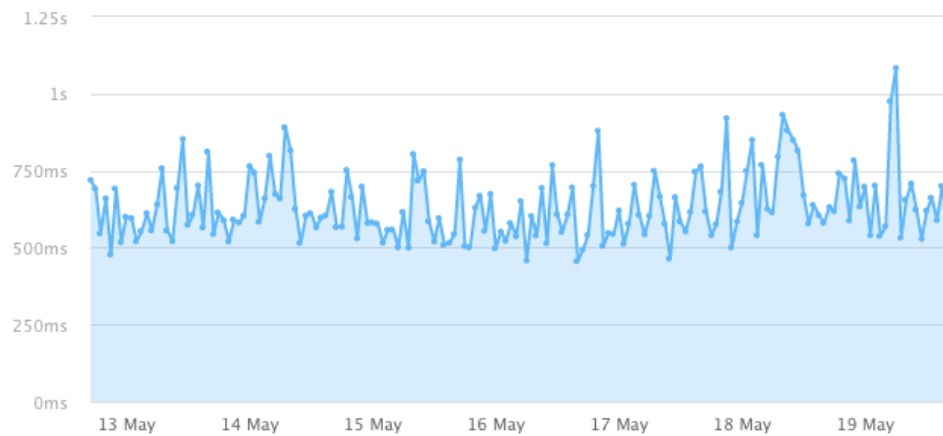

Page size

**806.06**KB

+12.26KB (1.54%)

Requests

**48**

No change

## Page load time

Test interval: 30 min / Testing from: Eastern US

[Edit check](#)