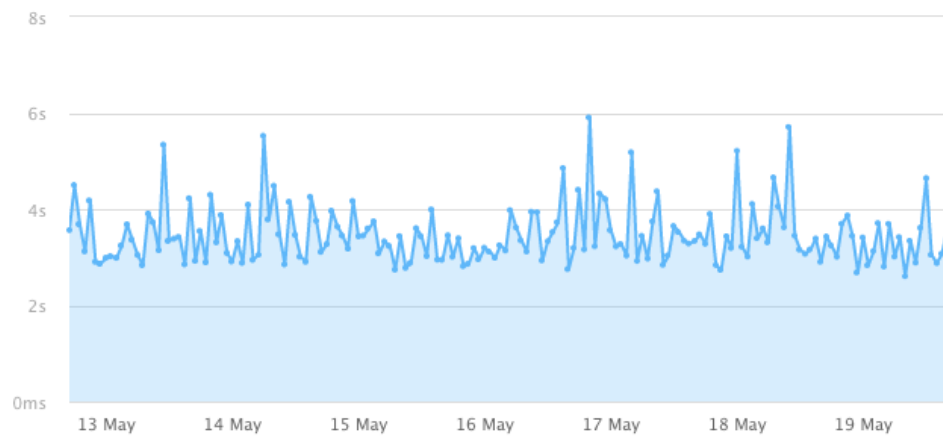

Test interval: 30 min / Testing from: Eastern US

[Edit check](#)

Last 7 days (12 May-19 May)

Compared to previous period (05 May-12 May)

Performance grade

D 65/100

No change

Load time

3.22s

-72ms (2.19%)

Page size

6.47 MB

+31.25KB (0.47%)

Requests

307

No change

Page load time