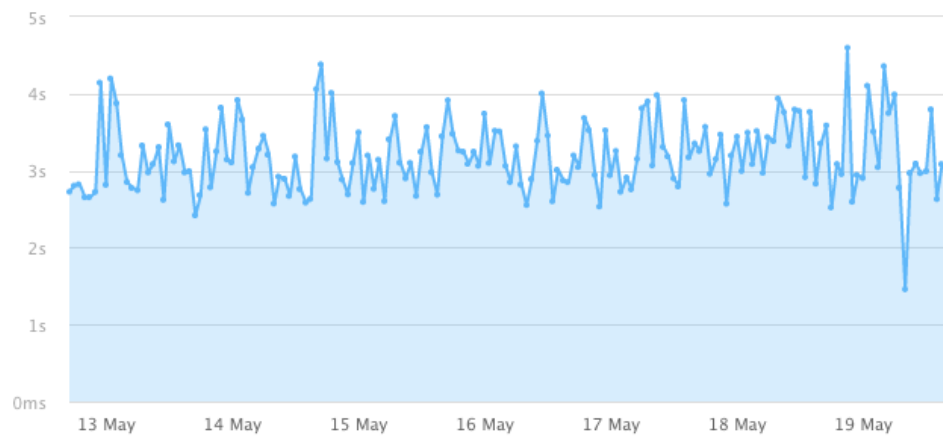

Page size

**4.73MB**

+19.08KB (0.4%)

Requests

**267**

+2 (0.75%)

## Page load time

Test interval: 30 min / Testing from: Eastern US

[Edit check](#)