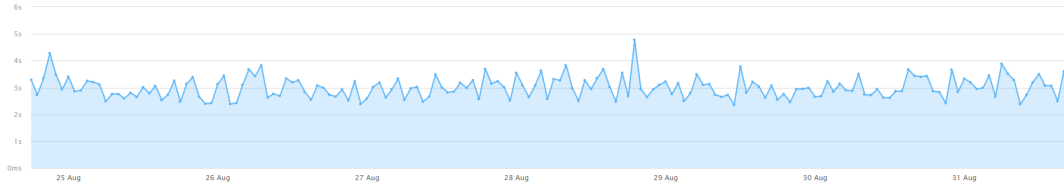

Performance grade D 66/100 No change	Load time 2.9s +173ms (6.34%)	Page size 1.96MB +15.33KB (0.77%)	Requests 92 No change

Page load time