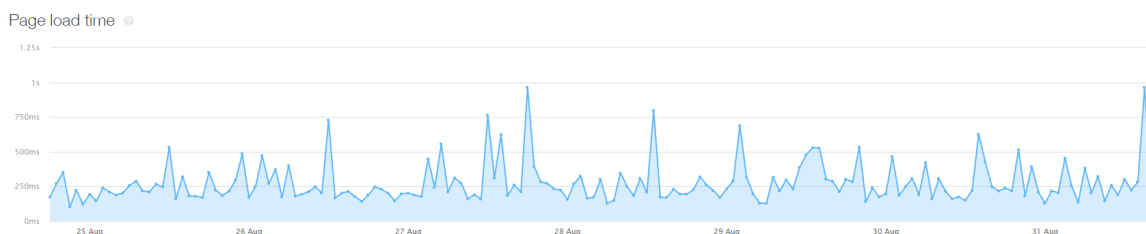

Great.com

Hastighetstest för Betsafe casino

Resultat för Betsafe casino i vårt hastighetstest. Läs mer i vår [Betsafe casino recension](#).

[Great.com](#) – Alla rättigheter reserverade 2022.

Last 7 days (12 Sep-19 Sep)
Compared to previous period (05 Sep-12 Sep) Test interval: 30 min / Testing from: Europe [Edit check](#)

Performance grade A 99/100 No change	Load time 303MS -8ms (2.57%)	Page size 496.44KB -28.51KB (5.43%)	Requests 11 No change
---	---	--	------------------------------------

Last 7 days (24 Aug-31 Aug)
Compared to previous period (17 Aug-24 Aug) Test interval: 30 min / Testing from: Europe [Edit check](#)

Performance grade A 99/100 No change	Load time 214MS -8ms (3.6%)	Page size 238.42KB +8B (0%)	Requests 8 No change
---	--	--	-----------------------------------

Last 7 days (24 Aug-31 Aug)

Compared to previous period (17 Aug-24 Aug)

Test interval: 30 min / Testing from: Europe [Edit check](#)

Performance grade A 99/100 No change	Load time 217ms +20ms (10.15%)	Page size 296.7KB +8B (0%)	Requests 9 No change
--	--	--	--

Page load time