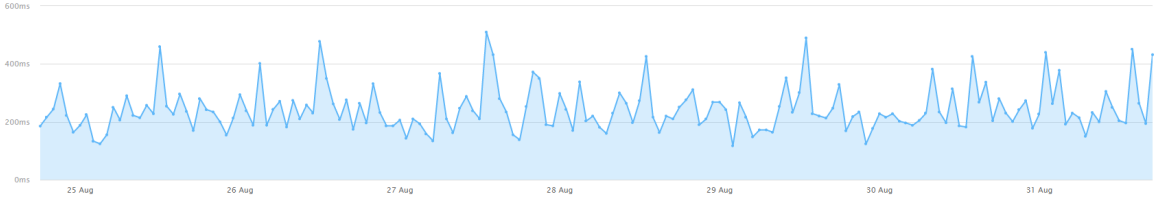

Last 7 days (24 Aug-31 Aug)

Compared to previous period (17 Aug-24 Aug)

Performance grade A 99/100 No change	Load time 217ms +20ms (10.15%)	Page size 296.7KB +8B (0%)	Requests 9 No change

Page load time