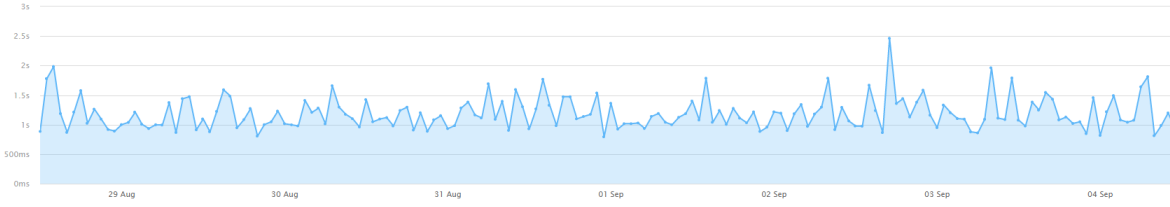

Last 7 days (28 Aug-04 Sep)

Compared to previous period (21 Aug-28 Aug)

Performance grade

73/100

No change

Load time

1.08s

+16ms (1.51%)

Page size

1000.75KB

+774B (0.08%)

Requests

55

No change

Page load time