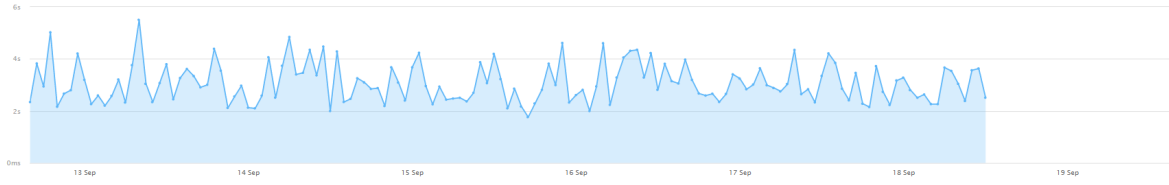

Performance grade

D 67 / 100

No change

Load time

2.8s

-309ms (9.93%)

Page size

1.54 MB

+33.24KB (2.16%)

Requests

92

+2 (2.22%)

Page load time

Latest timeline

Legend: DNS, SSL, Connect, Send, Wait, Receive, First byte received, DOM content loaded, On load

Sort by load order