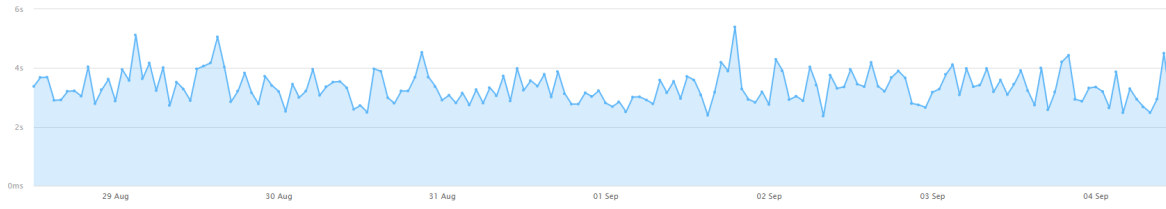

Last 7 days (28 Aug-04 Sep)
Compared to previous period (21 Aug-28 Aug)

Performance grade D 61/100 No change	Load time 3.21s +107ms (3.44%)	Page size 2.16MB +83.49KB (3.92%)	Requests 134 +2 (1.52%)

Page load time