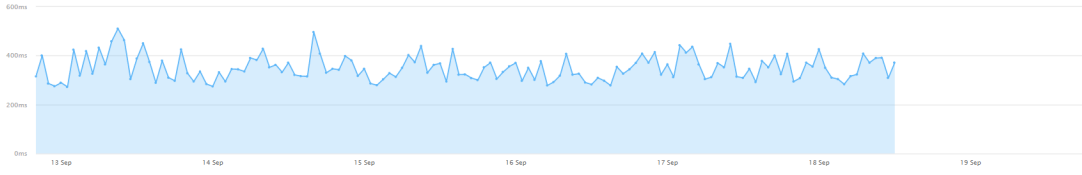

Performance grade A 99/100 No change	Load time 335ms -12ms (3.48%)	Page size 3.24MB +350B (0.01%)	Requests 70 No change

Page load time