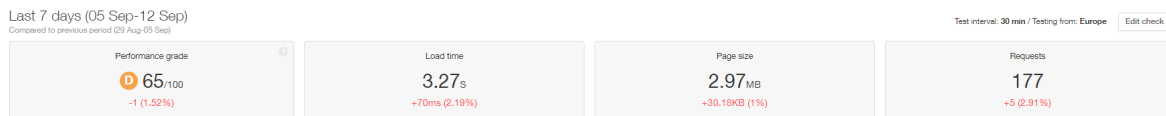

Great.com

Hastighetstest för SlotV casino

Resultat för SlotV casino i vårt hastighetstest. Läs mer i vår [SlotV casino recension](#).

[Great.com](#) – Alla rättigheter reserverade 2022.