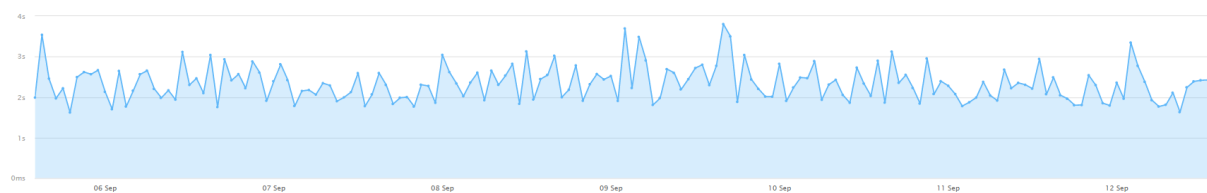

Page load time