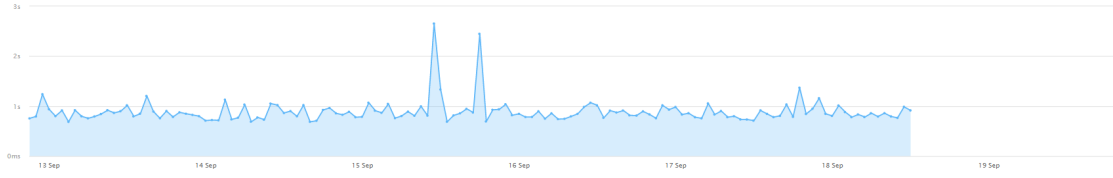

Performance grade C 73/100 No change	Load time 817ms -18ms (2.16%)	Page size 382.23kB -53.46kB (12.27%)	Requests 46 No change

Page load time