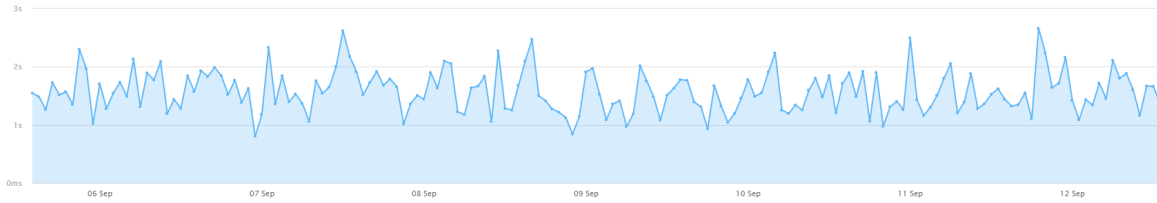

Last 7 days (05 Sep-12 Sep)
Compared to previous period (29 Aug-05 Sep)

Performance grade C 72/₁₀₀ No change	Load time 1.5s +30ms (2.04%)	Page size 2.09MB +276B (0.01%)	Requests 93 -1 (1.06%)

Page load time